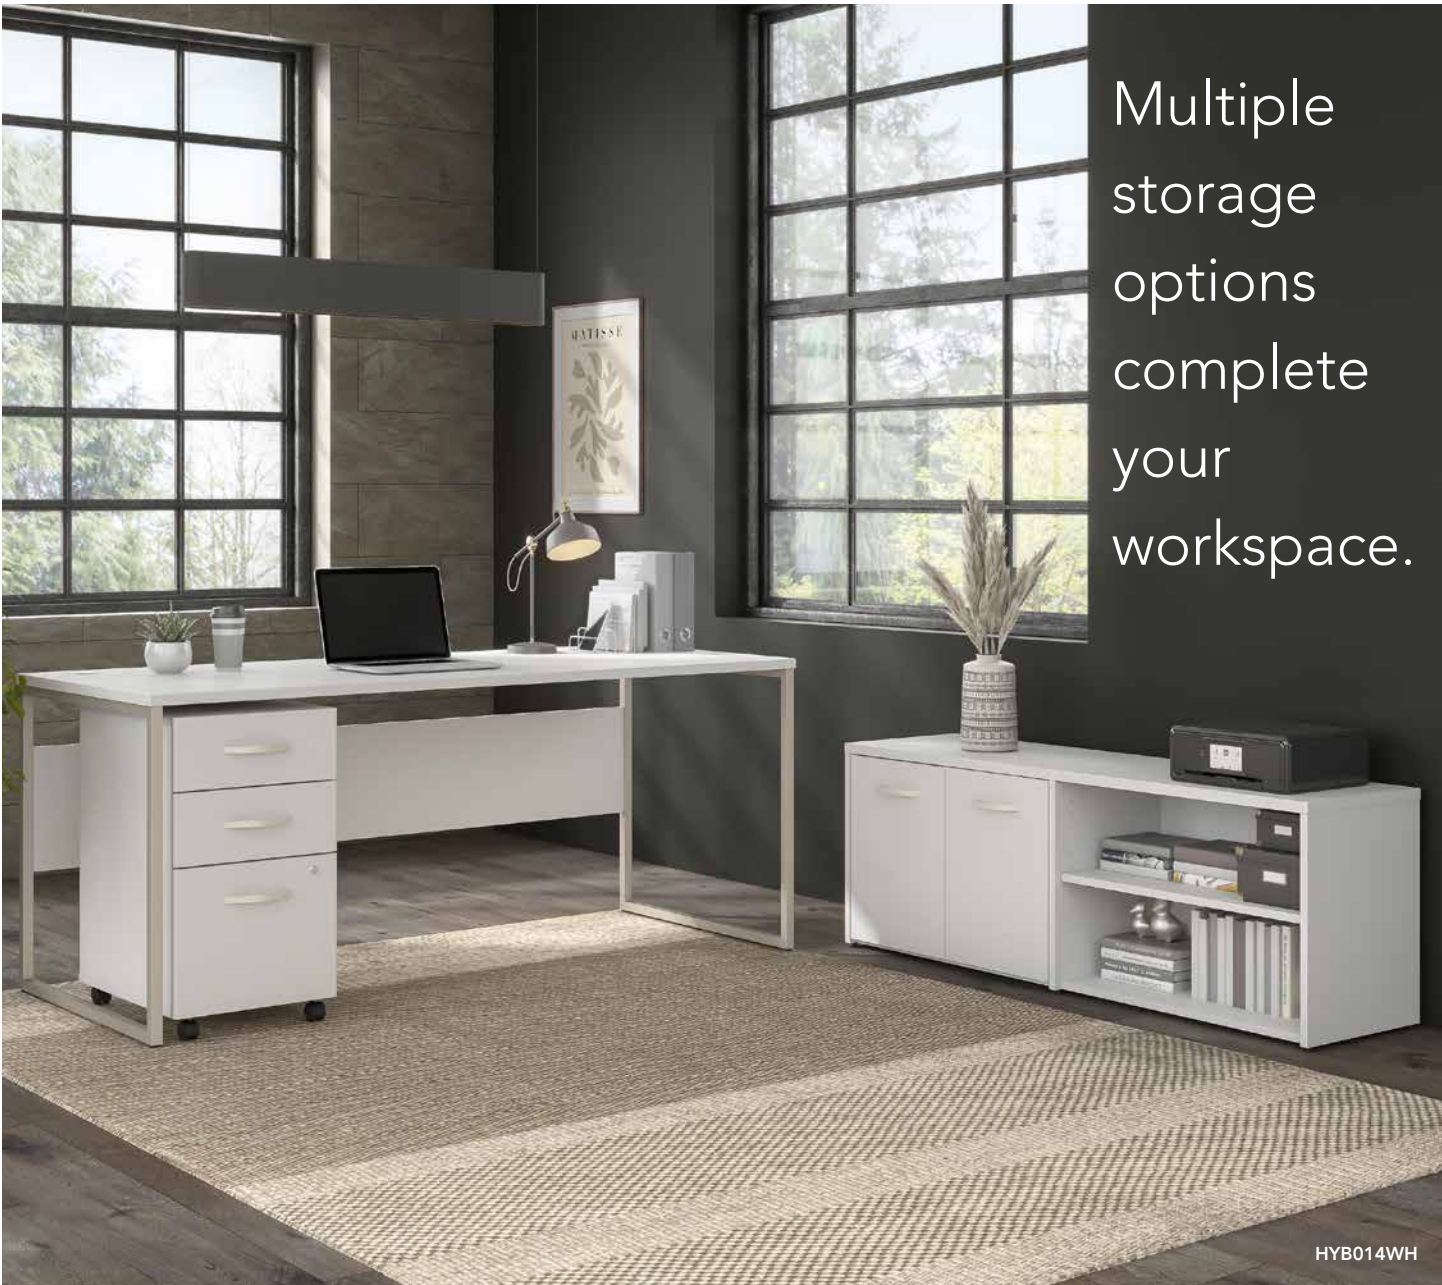

Multiple storage options complete your workspace.

HYB014WH