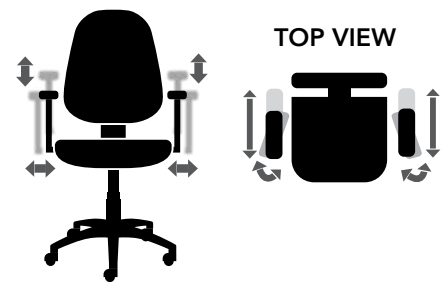

1. **F 4 Way Adjustable Armrests: Height, Width, Depth, Angle**
   Armrests move up and down, in and out, forward and backward, with custom angle adjustment