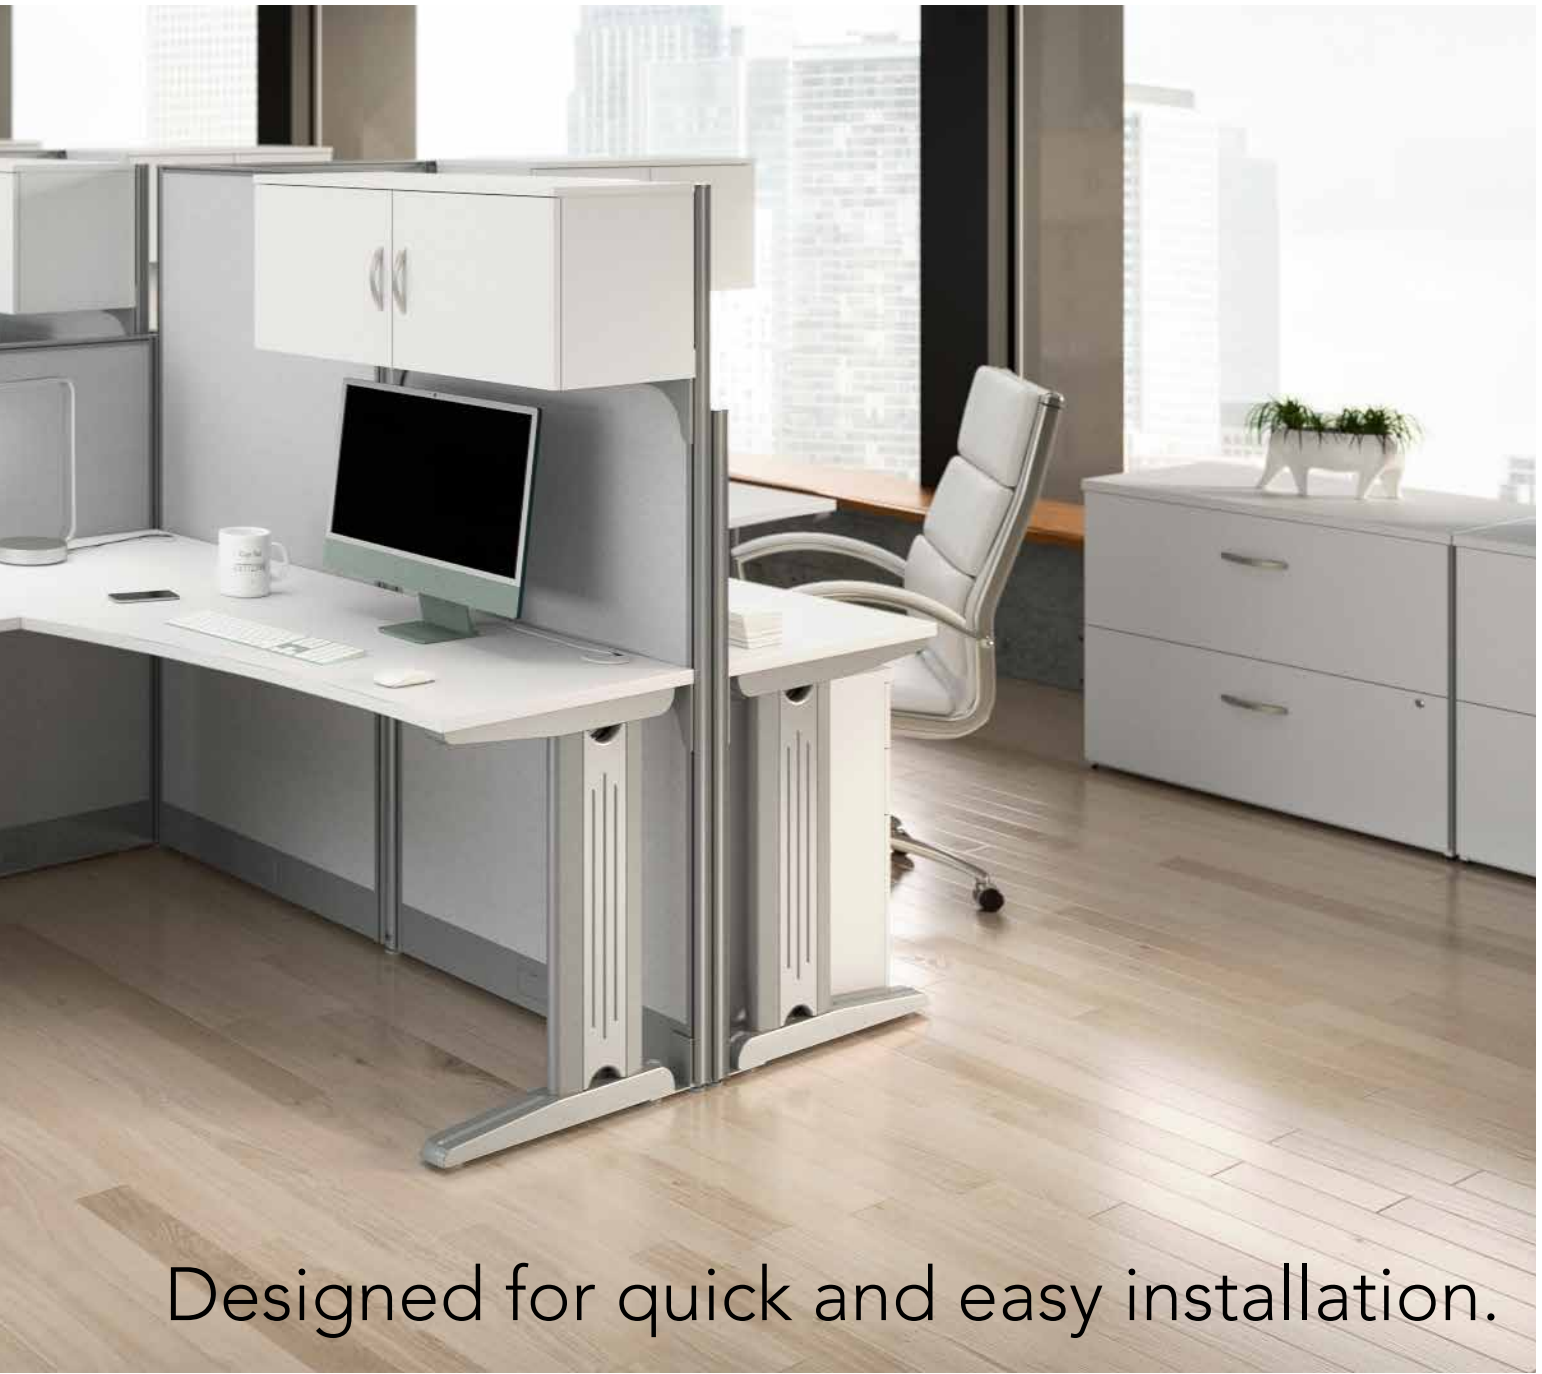

Designed for quick and easy installation.