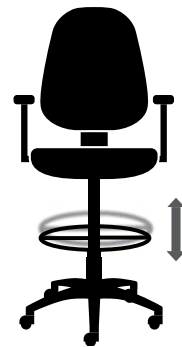

- G Contoured Armrests**
Rounded design allows the forearms to rest in a comfortable position

- H 360 Degree Swivel Base**
Seat and back turn independent of the base for full range of motion

- I Adjustable Chair Tilt**
Chair reclines backward from a pivot point over the center of the base

J Adjustable 2:1 Synchro Tilt
Allows the backrest to recline at twice the degree of the seat

K Adjustable Tilt Tension
Knob underneath the seat turns to set the rate and ease of recline

L Tilt Lock
Locks the tilt function so that the chair remains in a fixed position

M 2 Way Seat and Backrest Lock
Seat and back adjust independently and can be locked at a custom angle

N Lumbar Back Support
Provides ergonomic support for the lower back

O Adjustable Foot Ring
Raises or lowers to comfort feet and legs