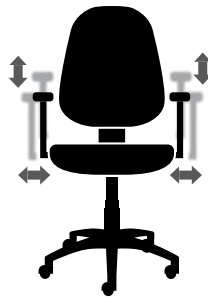

Seating Features Overview

- A Adjustable Chair Height**
Raises and lowers to meet individual preference

- B Adjustable Backrest Height**
Moves the backrest up and down to provide support in the right places

- C Adjustable Seat Depth**
Allows the seat to move forward and backward to properly support the thighs

- D 1 Way Adjustable Armrests: Height**
Armrests move up and down so that the elbows and forearms can sit naturally

Custom Comfort Collection	Description/Features	Color	SKU Number	List Price
	<p>High Back Multifunction Mesh Executive Office Chair*</p> <ul style="list-style-type: none"> Ⓐ Adjustable chair height Ⓑ Adjustable backrest height Ⓒ Adjustable seat depth Ⓓ 4 way adjustable armrests: height, width, depth and angle Ⓔ 360 degree swivel base Ⓕ Adjustable chair tilt Ⓖ Adjustable tilt tension Ⓗ 2 way seat and backrest lock Ⓘ Cushioned lumbar back support <ul style="list-style-type: none"> • Chair Dimensions: 43.9 - 47.8"H x 27.56"W x 20.47"D • Seat Size: 22"W x 18"D • Seat Height Range: 18.5-22"H 	<p>Black Nylon Mesh</p>	<p>CH1303BLF-03</p>	<p>\$615.00</p>