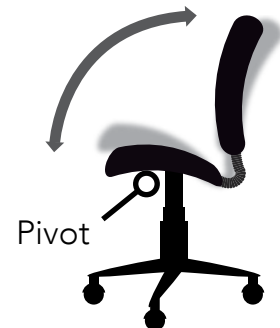

- C Adjustable Seat Depth**
Allows the seat to move forward and backward to properly support the thighs

- D 1 Way Adjustable Armrests: Height**
Armrests move up and down so that the elbows and forearms can sit naturally

- E 2 Way Adjustable Armrests: Height and Width**
Arms move up and down as well as side to side for personalized comfort and support

- F 4 Way Adjustable Armrests: Height, Width, Depth, Angle**
Armrests move up and down, in and out, forward and backward, with custom angle adjustment

- G Contoured Armrests**
Rounded design allows the forearms to rest in a comfortable position

- H 360 Degree Swivel Base**
Seat and back turn independent of the base for full range of motion

- I Adjustable Chair Tilt**
Chair reclines backward from a pivot point over the center of the base

J Adjustable 2:1 Synchro Tilt
Allows the backrest to recline at twice the degree of the seat

K Adjustable Tilt Tension
Knob underneath the seat turns to set the rate and ease of recline

L Tilt Lock
Locks the tilt function so that the chair remains in a fixed position