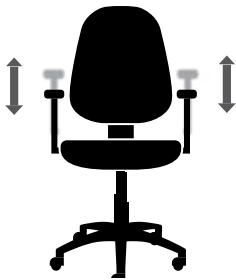

Seating Features Overview

- A Adjustable Chair Height**
Raises and lowers to meet individual preference

- B Adjustable Backrest Height**
Moves the backrest up and down to provide support in the right places

- C Adjustable Seat Depth**
Allows the seat to move forward and backward to properly support the thighs

- D 1 Way Adjustable Armrests: Height**
Armrests move up and down so that the elbows and forearms can sit naturally