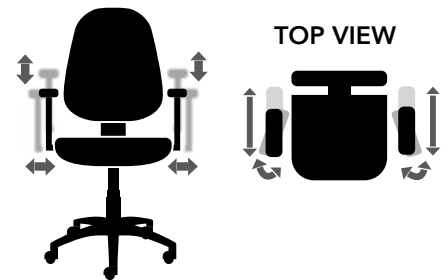

1. **F 4 Way Adjustable Armrests: Height, Width, Depth, Angle**
   Armrests move up and down, in and out, forward and backward, with custom angle adjustment